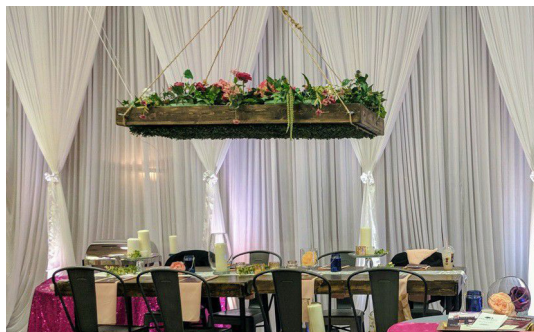

## Wooden Plank

Wanting to add an extra touch to your venue decor? The wooden plank can be topped with beautiful flowers and greenery that suspend over the heads of your guests, providing an elegant element of excitement!

## Floral Box

It is time to swap out the traditional chandelier for a hanging floral arrangement box! The unexpected suspended centerpiece draws the guests' eye upward at the wooden box filled with luscious greenery accompanied with stunning flowers of your choice.

Dimensions: 25.5" x 60"