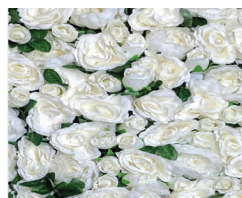

Photo Backdrops

These backdrops are perfect for a photo area, behind an accent table, behind your sweetheart table and more! Backdrops come 6'-12' high and can be 6'-15' wide (some options can be longer than 15'). Any draping in the prior pages can also be used in photo backdrop height. Priced per foot.

Sequin

Boxwood Wall

Flower Walls

White Rose

Damask

Shimmer Crinkle Taffeta

Petal Taffeta

Striped

Rosette

Silk Pleated Drapes

Other colors and styles available upon request. Any specialty linen/ regular linen can be offered as a backdrop upon request. 25