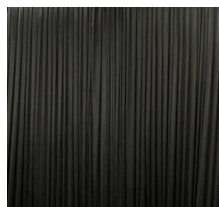

## Rosette

White

Ivory

Red

Blush

Eggplant

## Silk Pleated Drapes

Black

White

Red

Champagne

Gold

Yellow

Other colors and styles available upon request. Any specialty linen/ regular linen can be offered as a backdrop upon request. 25