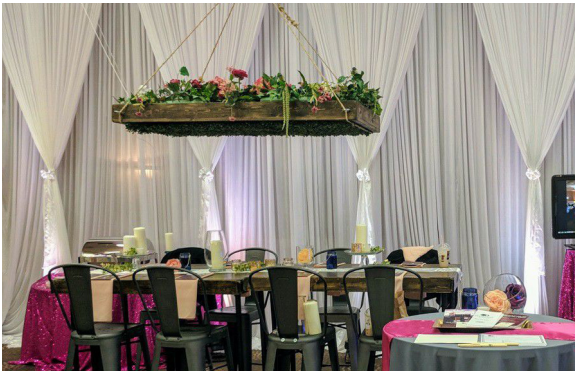

Hanging Arrangements

Wooden Plank

Wanting to add an extra touch to your venue decor? The wooden plank can be topped with beautiful flowers and greenery that suspend over the heads of your guests, providing an elegant element of excitement!

Dimensions:

Small - 15.75"L x 48"W x .75"H

Large - 134.25"L x 18.5"W x 1.5"H

Floral Box

It is time to swap out the traditional chandelier for a hanging floral arrangement box! The unexpected suspended centerpiece draws the guests' eye upward at the wooden box filled with luscious greenery accompanied with stunning flowers of your choice.

Dimensions: 25.5" x 60"

Rustic Chandelier

Add a new twist to our rustic chandelier by adding greenery or flower decor to it. Send us a photo and we will recreate it!

Dimensions: 60" Diameter

Flower Halo

Our floral halo is a flower crown fit for an angel! This arrangement gives just the right amount of added color along with giving you a natural feel to your event without drawing away from your other decorations.

Dimensions: 46" Diameter